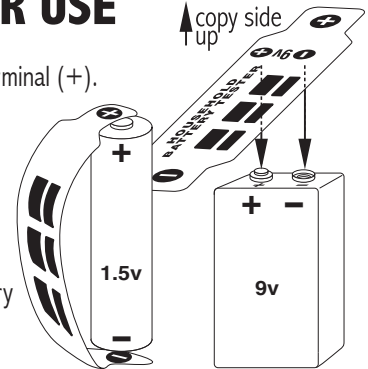

TEMPerature Products
EVERY DEGREE MATTERS™

www.tiptemp.com

EveryDegreeMatters@tiptemp.com

1-800-TIP-TEMP

Versatile Battery Tester With Color Display

Flexible Strip Lights Up to
Indicate Battery Strength

VERSATILE BATTERY TESTER

Yellow appears in rectangle indicating battery is "GOOD", "OK", or "REPLACE".

INSTRUCTIONS FOR USE

1. Hold tester with copy side up and circuit side facing battery.
2. Touch and press positive end of battery tester to positive terminal (+).
3. At the same time, wrap, touch and press negative end of battery tester to negative terminal (-).
4. Maintain constant contact with tester for 10-15 seconds.
5. Read 1.5 or 9v indicator:

REPLACE-Replace battery. **OK**-Battery usable. **GOOD**-New.

NOTE: Battery Tester is activated by the battery being checked.
Keep test times as short as possible to avoid unnecessary battery drain.

Patent Pending