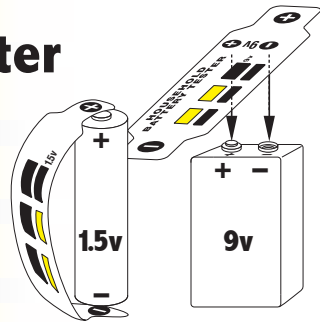

TEMPerature Products
EVERY DEGREE MATTERS™

www.tiptemp.com

EveryDegreeMatters@tiptemp.com

1-800-TIP-TEMP

Versatile Battery Tester With Color Display

Flexible Strip Lights Up to
Indicate Battery Strength

VERSATILE BATTERY TESTER

Yellow appears in rectangle indicating battery is "GOOD", "OK", or "REPLACE".

INSTRUCTIONS FOR USE

1. Hold tester with copy side up and circuit side facing battery.
2. Touch and press positive end of battery tester to positive terminal (+).
3. At the same time, wrap, touch and press negative end of battery tester to negative terminal (-).
4. Maintain constant contact with tester for 10-15 seconds.
5. Read 1.5 or 9v indicator: